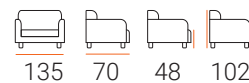

VOLMAR

(Bench-Single)

VOLVARINE PLUS BENCH

VOLVARINE BENCH