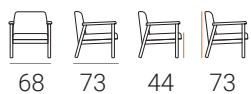

ROBERTO WICKER BERGERE