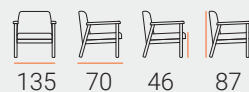

BASEBALL

(Double-Single)