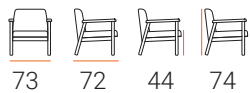

NIDUS WICKER BERGERE

SOFAS

Design is a plan for arranging elements in such a way as best to accomplish a particular purpose.

EVAN SOFA

HERA SOFA

CAPY SOFA

ELF SOFA

230 92 50 80