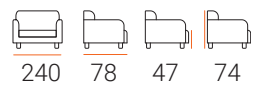

BARNEY SOFA

NOBEL SOFA

B 390 SOFA