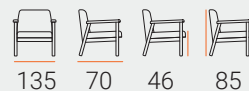

NEVA
(Double-Single)

CANNES

(Double-Single)