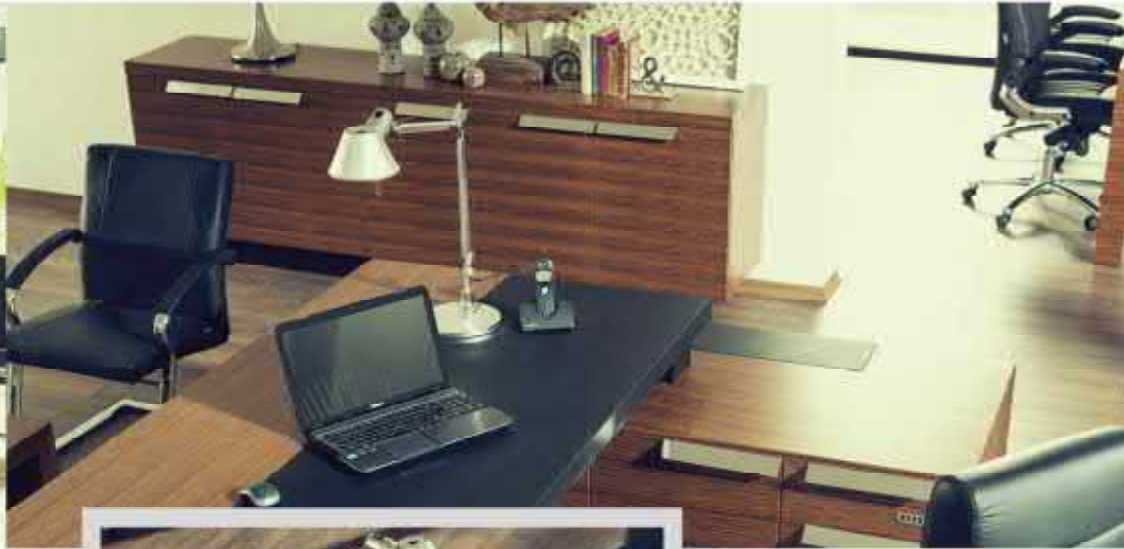

EXECUTIVE MODERN

VIP serie office furniture Maki with its higher level and magnificent appearance, Maki provides a high level of ergonomics. With a work environment where all the details are well-thought and that meets all your needs, it adds pleasure to your work.

LEGACY

LEGACY

NOA

NOA

MANAGER

Executive serie office furniture Cross, with its simplicity and pureness, offers privileged solutions for the executives that attach importance to the aesthetics. Cross, which meets all your needs with its side table and cabinet, equal to the table is simplicity, is an elite choice for those who look for use full executive table.