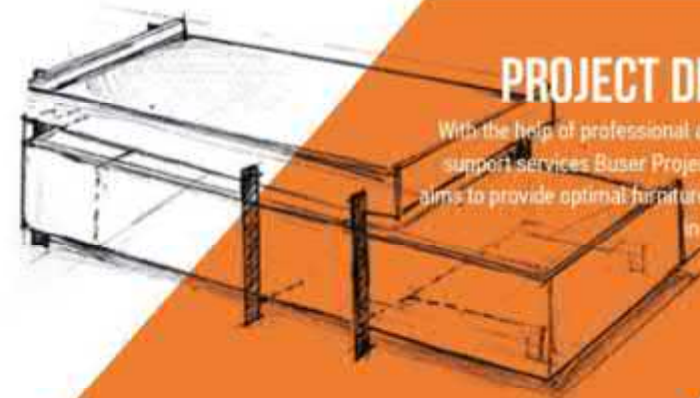

HIGH DESIGN
DESTINATIONS
COMFORT